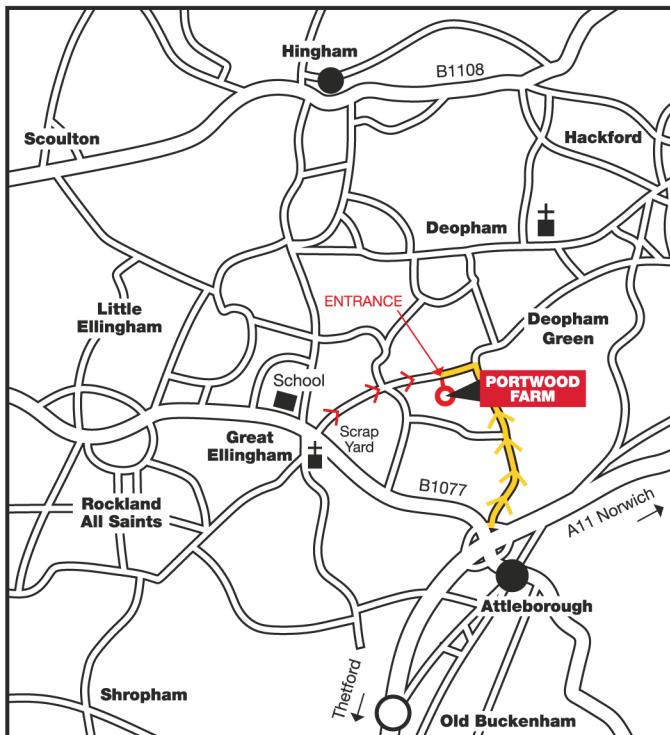

FRESH ASPARAGUS AT PORTWOOD ASPARAGUS

GROWN BY :-

J.W. ALLEN & SONS

Portwood Farm, Gt Ellingham, Attleborough, Norfolk NR17 1AH

Signposted off the B1077 in Gt Ellingham

www.portwoodasparagus.co.uk

AVAILABLE 7 DAYS A WEEK 8:00AM - 5:00PM

FROM MID APRIL TO 21ST JUNE

See our website for actual opening date

 Preferred route for HGV vehicles

WE ALSO SELL LOCAL STRAWBERRIES WHEN IN SEASON,
SOME SEASONAL VEG, FREE RANGE EGGS AND PORK PIES
ALONG WITH OUR ASPARAGUS QUICHES